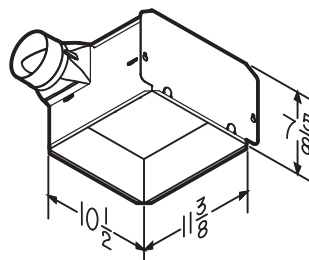

#### SPECIFICATIONS

Model	Description	CFM	Sones	Duct
SPK110	Fan with Speaker	110	1.0	4"
SPKACC	Speaker Accessory	—	—	—